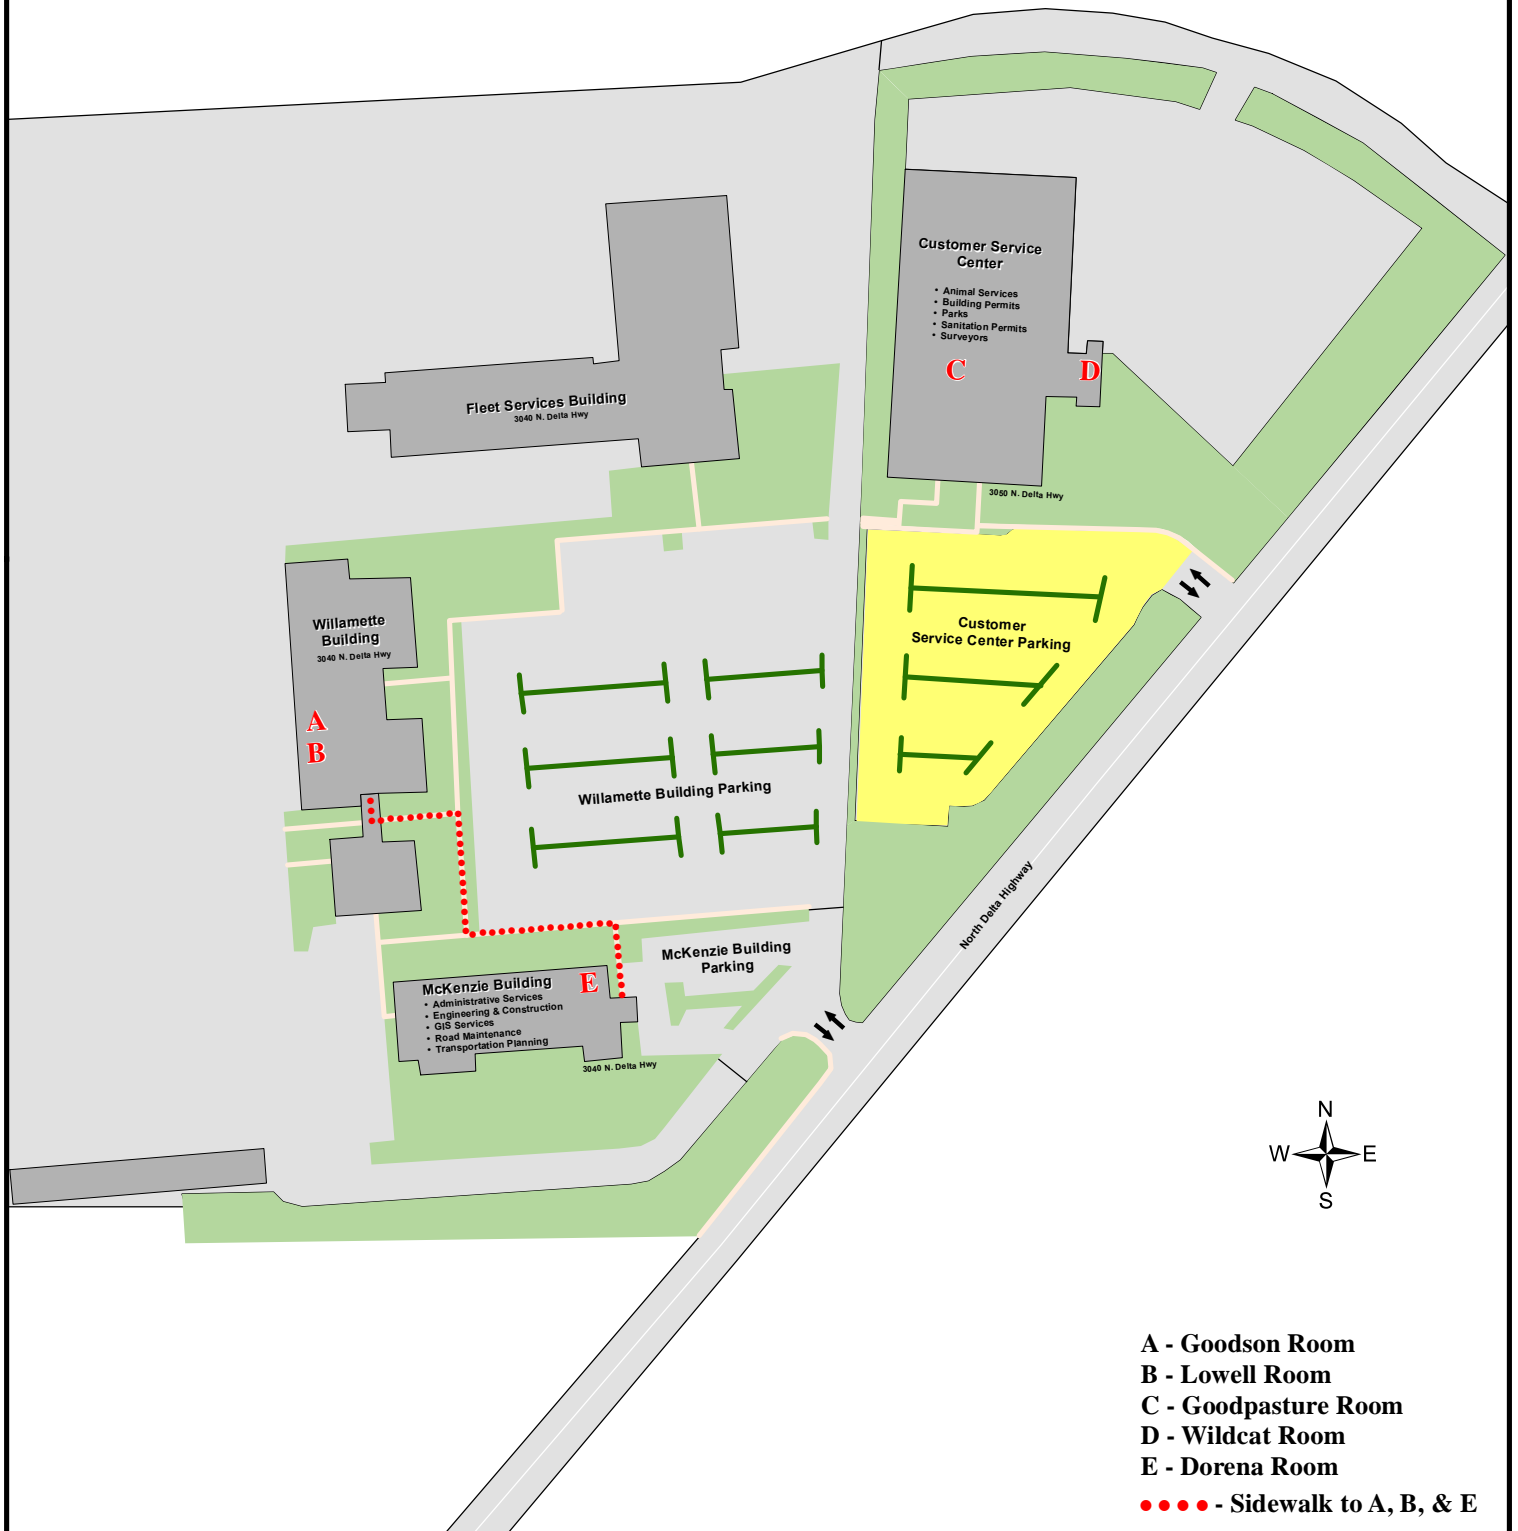

LANE COUNTY PUBLIC WORKS

3040/3050 North Delta Highway - Eugene, OR 97408 - 541-682-6900

Parking

- A - Goodson Room
- B - Lowell Room
- C - Goodpasture Room
- D - Wildcat Room
- E - Dorena Room
- - Sidewalk to A, B, & E